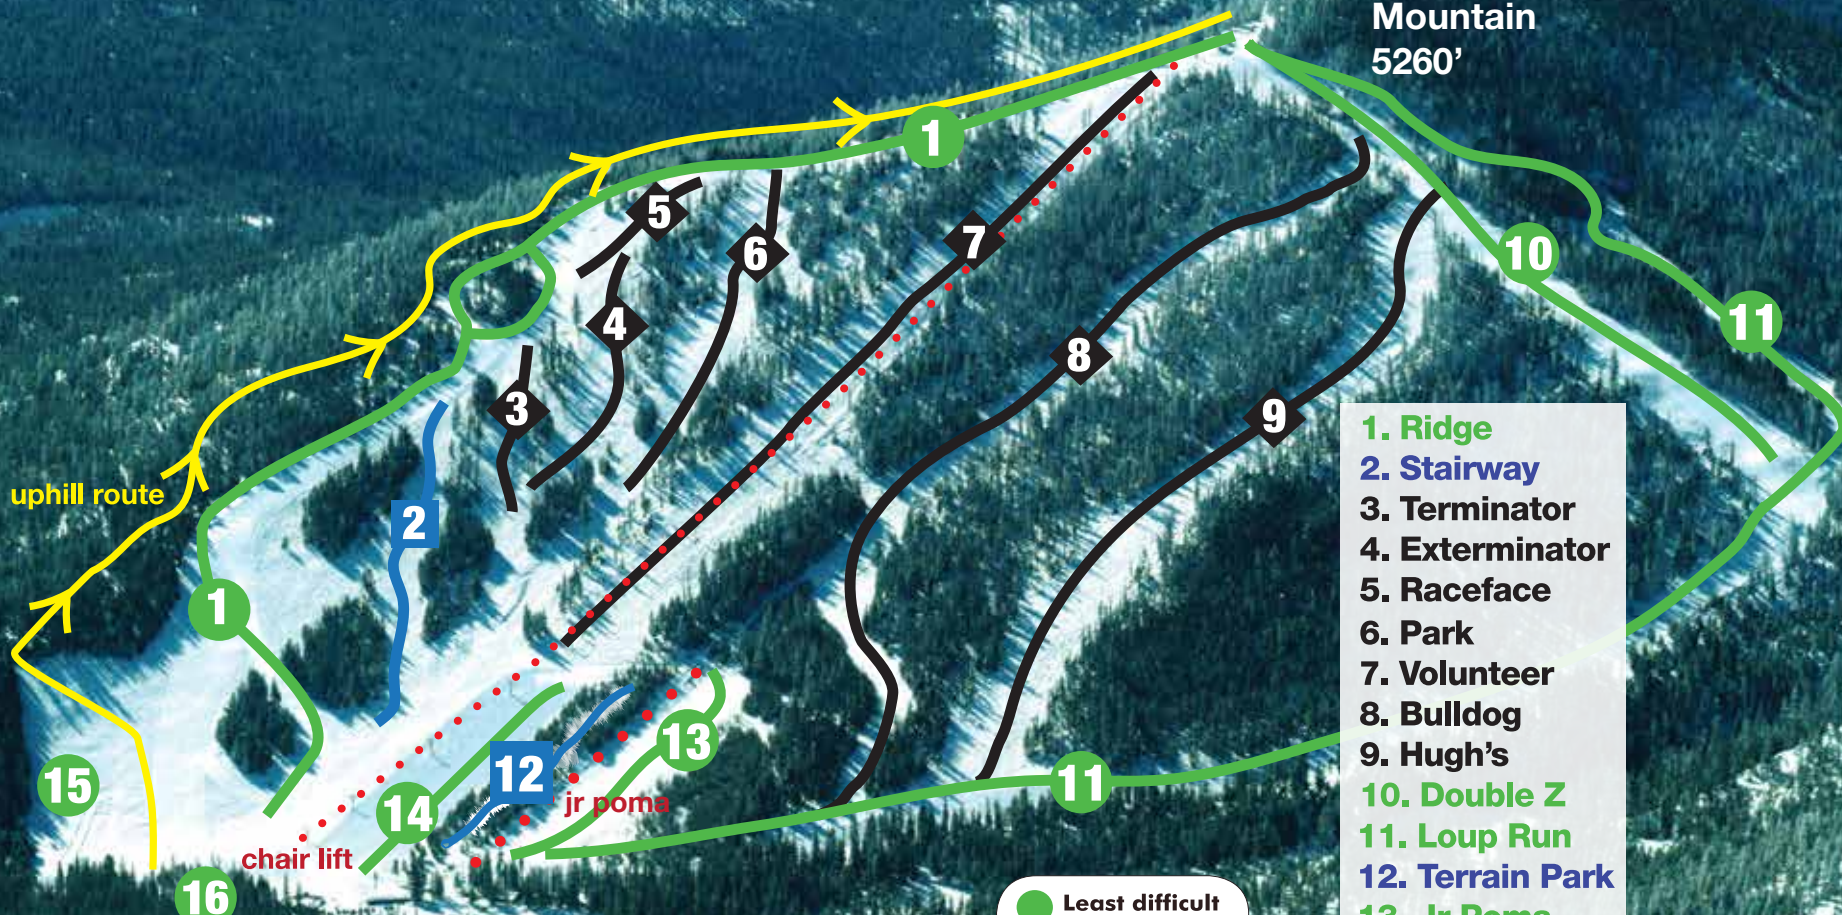

Little Buck Mountain
5260'

- 1. Ridge
- 2. Stairway
- 3. Terminator
- 4. Exterminator
- 5. Raceface
- 6. Park
- 7. Volunteer
- 8. Bulldog
- 9. Hugh's
- 10. Double Z
- 11. Loup Run
- 12. Terrain Park
- 13. Jr Poma
- 14. Bunny Hill
- 15. Tube Hill
- 16. Peanut Tow

● Least difficult
■ Intermediate
◆ Difficult